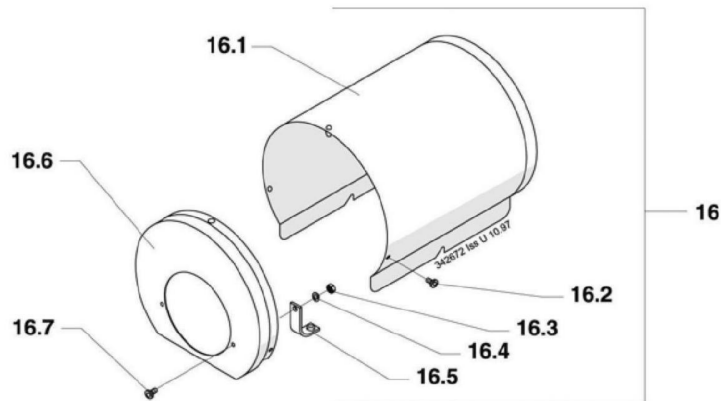

 **APV ZMB PUMP**

ZMB PUMP COMPLETE

 **APV ZMB PUMP**

ZMB PUMP COMPLETE (contd)

				MOTOR MT80
Pos	Qty	Description	Part Number	
1	4	Wing Nut	169853	
2	1	Pump Body	168726	
3	1	Cap Nut	274387	
4	1	O-Ring	771363	
5	1	Impeller	Ø110	253765
			Ø100	267370
			Ø90	267371
6	1	O-Ring	773038	
7	1	Shaft Seal	773115	
8	1	O-Ring	773077	
9	1	Back Plate	254113	
10	1	Shaft	261544	
11	1	Set Screw	267887	
12	4	Screw		
13	1	Extension Frame	188795	
Support Frame Complete				
14.1	1	Frame	268566	
14.2	6	Nut	700864	
14.3	3	Screw	701928	
14.4	4	Screw	701942	
14.5	4	Washer	701478	
14.6	4	Nut	700241	
14.7	2	Screw	700420	
Seal Housing Complete				
15.1	1	Oilseal Ring	723069	
15.2	2	Union	770325	
15.3	1	Seal Housing	254485	
15.4	3	Conepoint Screw	701065	
15.5	1	O-Ring	771060	
Motor Shroud Complete				
16.1	1	Motor Shroud	188445	
16.2	2	Screw	700420	
16.3	2	Nut	700240	
16.4	2	Washer	701477	
16.5	2	Bracket	274384	
16.6	1	Front Cover	188809	
16.7	2	Screw	700420	