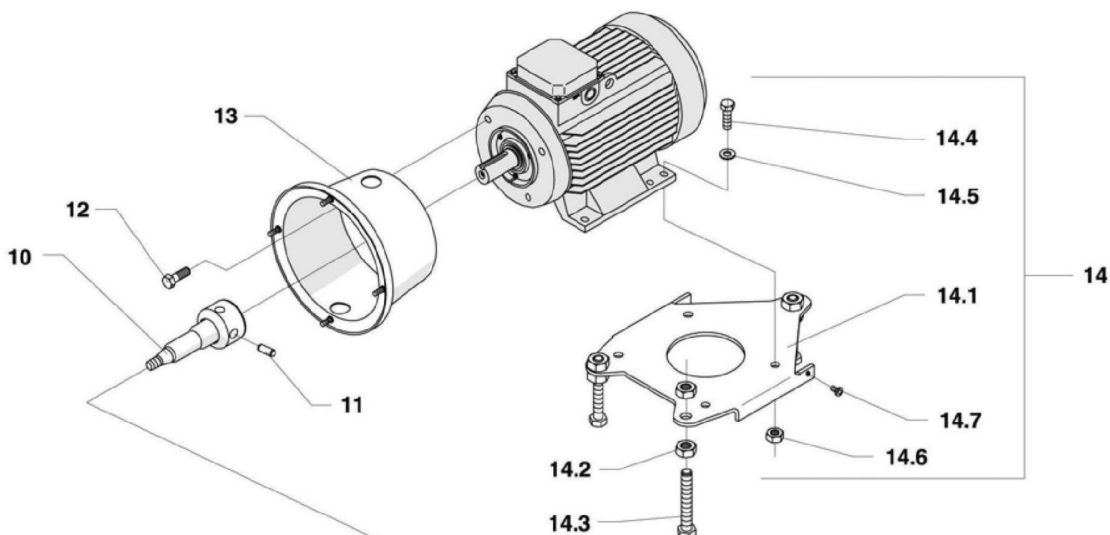

 **APV ZMB PUMP**

ZMB PUMP COMPLETE

 **APV ZMB PUMP**

ZMB PUMP COMPLETE (contd)

				MOTOR MT80
Pos	Qty	Description	Part Number	
1	4	Wing Nut	169853	
2	1	Pump Body	168726	
3	1	Cap Nut	274387	
4	1	O-Ring	771363	
5	1	Impeller	Ø110	253765
			Ø100	267370
			Ø90	267371
6	1	O-Ring	773038	
7	1	Shaft Seal	773115	
8	1	O-Ring	773077	
9	1	Back Plate	254113	
10	1	Shaft	261544	
11	1	Set Screw	267887	
12	4	Screw		
13	1	Extension Frame	188795	
Support Frame Complete				
14.1	1	Frame	268566	
14.2	6	Nut	700864	
14.3	3	Screw	701928	
14.4	4	Screw	701942	
14.5	4	Washer	701478	
14.6	4	Nut	700241	
14.7	2	Screw	700420	
Seal Housing Complete				
15.1	1	Oilseal Ring	723069	
15.2	2	Union	770325	
15.3	1	Seal Housing	254485	
15.4	3	Conepoint Screw	701065	
15.5	1	O-Ring	771060	
Motor Shroud Complete				
16.1	1	Motor Shroud	188445	
16.2	2	Screw	700420	
16.3	2	Nut	700240	
16.4	2	Washer	701477	
16.5	2	Bracket	274384	
16.6	1	Front Cover	188809	
16.7	2	Screw	700420	