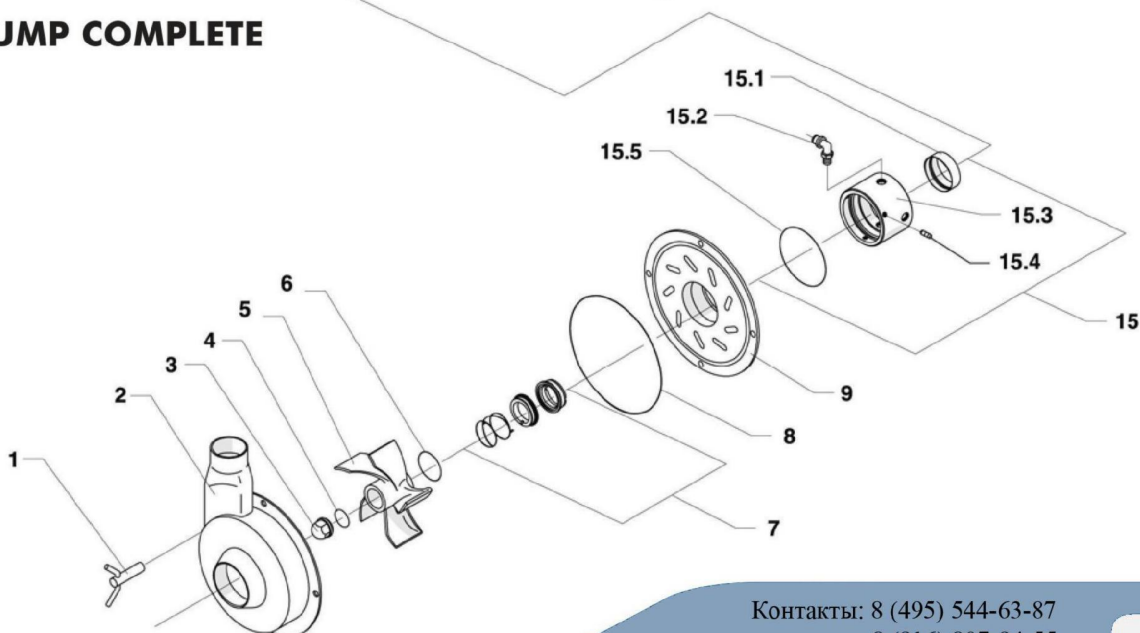

 **APV ZMB PUMP**

ZMB PUMP COMPLETE

 **APV ZMB PUMP**

ZMB PUMP COMPLETE (contd)

				MOTOR MT80
Pos	Qty	Description	Part Number	
1	4	Wing Nut	169853	
2	1	Pump Body	168726	
3	1	Cap Nut	274387	
4	1	O-Ring	771363	
5	1	Impeller	Ø110	253765
			Ø100	267370
			Ø90	267371
6	1	O-Ring	773038	
7	1	Shaft Seal	773115	
8	1	O-Ring	773077	
9	1	Back Plate	254113	
10	1	Shaft	261544	
11	1	Set Screw	267887	
12	4	Screw		
13	1	Extension Frame	188795	
Support Frame Complete				
14.1	1	Frame	268566	
14.2	6	Nut	700864	
14.3	3	Screw	701928	
14.4	4	Screw	701942	
14.5	4	Washer	701478	
14.6	4	Nut	700241	
14.7	2	Screw	700420	
Seal Housing Complete				
15.1	1	Oilseal Ring	723069	
15.2	2	Union	770325	
15.3	1	Seal Housing	254485	
15.4	3	Conepoint Screw	701065	
15.5	1	O-Ring	771060	
Motor Shroud Complete				
16.1	1	Motor Shroud	188445	
16.2	2	Screw	700420	
16.3	2	Nut	700240	
16.4	2	Washer	701477	
16.5	2	Bracket	274384	
16.6	1	Front Cover	188809	
16.7	2	Screw	700420	