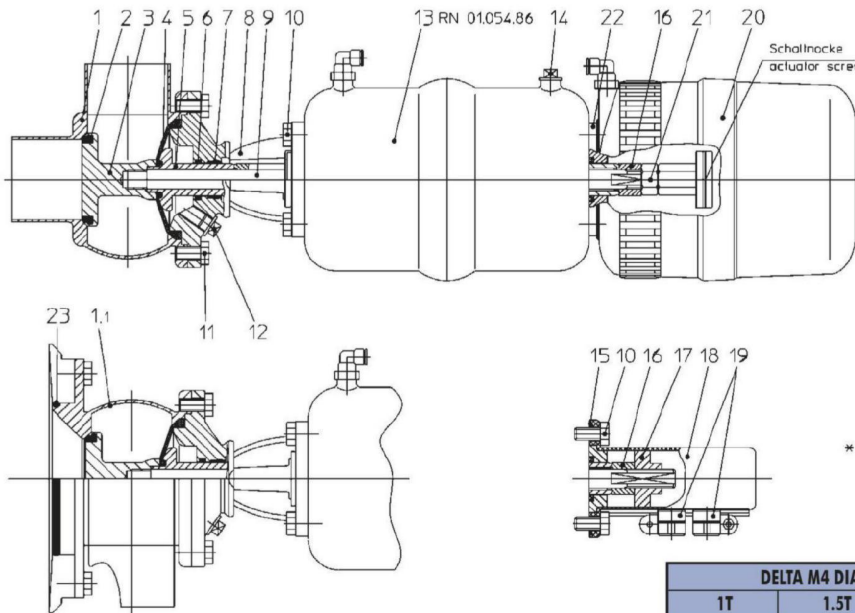

APV Delta M4 Diaphragm Valve

The following seal materials are available (fill in last two digits of ref.-no.)

- material seals:
- .../33-HNBR
- .../93-EPDM

DELTA M4 DIAPHRAGM VALVE M4,ME4,MT4 FS-CU21 & PSH 1-4 TUBE