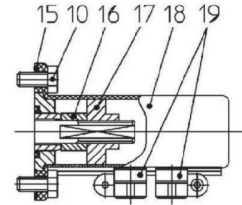

APV Delta MES4 Diaphragm Valve

The following seal materials are available (fill in last two digits of ref.-no.)

* material seals:

- .../33-HNBR
- .../93-EPDM

		DELTA M4 DIAPHRAGM VALVE MES4, FS-CU21 & PSH 1-4 TUBE						
		1T	1.5T	2T	2.5T	3T	4T	
Pos	Qty	Description						
		Part Number						
1	1	Housing ME45 1+2+3S	39-49-320/47	39-49-420/47	39-49-470/47	39-49-520/47	39-49-570/47	39-49-670/47
	1	Housing ME46 1+2+3+4S	39-50-320/47	39-50-420/47	39-50-470/47	39-50-520/47	39-50-570/47	39-50-670/47
2	2	Seat Seal *	58-33-293/	58-33-393/	58-33-443/	58-33-493/	58-33-568/	58-33-543/
3	1	Lower Valve Shaft	39-22-816/42	39-22-817/42	39-22-818/42	39-22-819/42	39-22-820/42	39-22-821/42
4	1	Diaphragm	58-23-295/23	58-23-395/23	58-23-395/23	58-23-495/23	58-23-495/23	58-23-645/23
5	1	Upper Valve Shaft	39-22-296/42	39-22-396/42	39-22-396/42	39-22-496/42	39-22-496/42	39-22-646/42
6	1	O-Ring	58-06-052/83	58-06-078/64	58-06-078/64	58-06-078/64	58-06-078/64	58-06-078/64
7	1	Bushing	08-01-177/93	08-01-178/93	08-01-178/93	08-01-178/93	08-01-178/93	08-01-178/93
8	1	Yoke	39-40-295/47	39-40-395/47	39-40-395/47	39-40-495/47	39-40-570/47	39-40-645/47
9	1	Guide Rod	39-23-050/12	39-23-051/12	39-23-052/12	39-23-053/12	39-23-058/12	39-23-055/12
10	4	Hex. Screw	65-01-081/15	65-01-081/15	65-01-081/15	65-01-081/15	65-01-081/15	65-01-081/15
11	4	Hex. Screw	65-01-055/13	65-01-081/13	65-01-081/13	65-01-081/13	65-01-081/13	65-01-130/13
12	1	Venting Plug	08-60-005/94	08-60-005/94	08-60-005/94	08-60-005/94	08-60-005/94	08-60-005/94
13	1	Actuator	15-32-050/17	15-32-051/17	15-32-051/17	15-32-051/17	15-32-052/17	15-32-052/17
14	1	Venting Plug	08-60-005/93	08-60-005/93	08-60-005/93	08-60-005/93	08-60-005/93	08-60-005/93
15	1	O-Ring	58-06-297/83	58-06-297/83	58-06-297/83	58-06-297/83	58-06-297/83	58-06-297/83
16	1	Centering Nut	15-28-940/12	15-28-940/12	15-28-940/12	15-28-940/12	15-28-940/12	15-28-940/12
17	1	Operating Cam	08-52-290/87	08-52-291/87	08-52-291/87	08-52-291/87	08-52-291/87	08-52-291/87
18	1	Proximity Switch Holder Housing-SW4	15-33-932/93	15-33-932/93	15-33-932/93	15-33-932/93	15-33-932/93	15-33-932/93
19	2	Proximity Holder	15-33-933/93	15-33-933/93	15-33-933/93	15-33-933/93	15-33-933/93	15-33-933/93
20	1	Control-Unit	322000804432	322000804432	322000804432	322000804432	322000804432	322000804432
21	1	Hex. Nut	65-50-101/15	65-50-101/15	65-50-101/15	65-50-101/15	65-50-101/15	65-50-101/15
22	1	CU-Adapter	322000801192	322000801192	322000801192	322000801192	322000801192	322000801192
23	1	Middle Valve Shaft	39-22-824/42	39-22-825/42	39-22-826/42	39-22-827/42	39-22-828/42	39-22-829/42
24	1	O-Ring	58-06-157/64	58-06-279/63	58-06-279/63	58-06-331/63	58-06-331/63	58-06-579/73
25	1	Housing Lid	39-01-230/47	39-01-138/47	39-01-138/47	39-01-139/47	39-01-144/47	39-01-143/47
26	4	Housing Screw	65-01-055/13	65-01-079/15	65-01-079/15	65-01-079/15	65-01-079/15	65-01-129/15
	1	Seal Kit EPDM	58-34-375/01	58-34-376/01	58-34-377/01	58-34-378/01	58-34-379/01	58-34-381/01
	1	Seal Kit HNBR	58-34-375/06	58-34-376/06	58-34-377/06	58-34-378/06	58-34-379/06	58-34-381/06