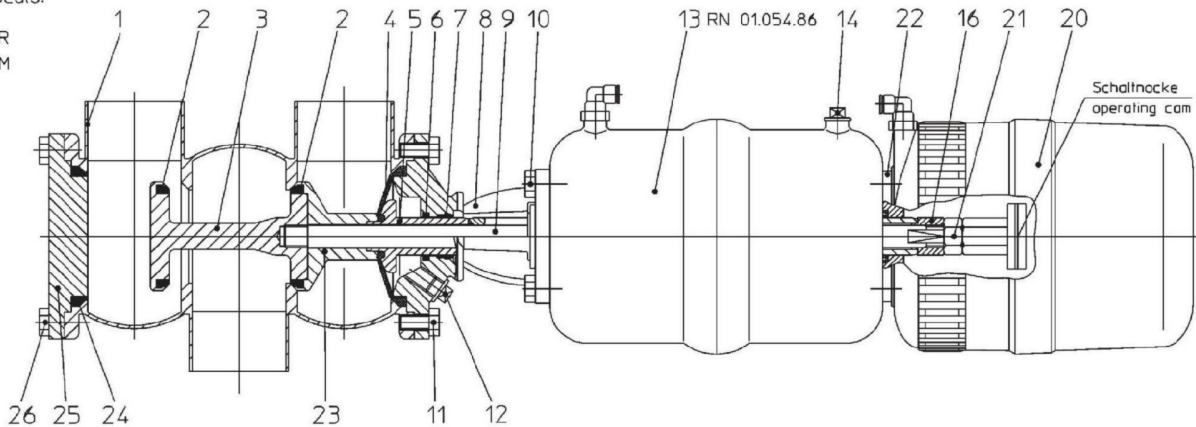

APV Delta MES4 Diaphragm Valve

The following seal materials are available (fill in last two digits of ref.-no.)

* material seals:

- .../33-HNBR
- .../93-EPDM

		DELTA M4 DIAPHRAGM VALVE MES4, FS-CU21 & PSH 1-4 TUBE						
		1T	1.5T	2T	2.5T	3T	4T	
Pos	Qty	Description						
		Part Number						
1	1	Housing ME45 1+2+3S	39-49-320/47	39-49-420/47	39-49-470/47	39-49-520/47	39-49-570/47	39-49-670/47
	1	Housing ME46 1+2+3+4S	39-50-320/47	39-50-420/47	39-50-470/47	39-50-520/47	39-50-570/47	39-50-670/47
2	2	Seat Seal *	58-33-293/	58-33-393/	58-33-443/	58-33-493/	58-33-568/	58-33-543/
3	1	Lower Valve Shaft	39-22-816/42	39-22-817/42	39-22-818/42	39-22-819/42	39-22-820/42	39-22-821/42
4	1	Diaphragm	58-23-295/23	58-23-395/23	58-23-395/23	58-23-495/23	58-23-495/23	58-23-645/23
5	1	Upper Valve Shaft	39-22-296/42	39-22-396/42	39-22-396/42	39-22-496/42	39-22-496/42	39-22-646/42
6	1	O-Ring	58-06-052/83	58-06-078/64	58-06-078/64	58-06-078/64	58-06-078/64	58-06-078/64
7	1	Bushing	08-01-177/93	08-01-178/93	08-01-178/93	08-01-178/93	08-01-178/93	08-01-178/93
8	1	Yoke	39-40-295/47	39-40-395/47	39-40-395/47	39-40-495/47	39-40-570/47	39-40-645/47
9	1	Guide Rod	39-23-050/12	39-23-051/12	39-23-052/12	39-23-053/12	39-23-058/12	39-23-055/12
10	4	Hex. Screw	65-01-081/15	65-01-081/15	65-01-081/15	65-01-081/15	65-01-081/15	65-01-081/15
11	4	Hex. Screw	65-01-055/13	65-01-081/13	65-01-081/13	65-01-081/13	65-01-081/13	65-01-130/13
12	1	Venting Plug	08-60-005/94	08-60-005/94	08-60-005/94	08-60-005/94	08-60-005/94	08-60-005/94
13	1	Actuator	15-32-050/17	15-32-051/17	15-32-051/17	15-32-051/17	15-32-052/17	15-32-052/17
14	1	Venting Plug	08-60-005/93	08-60-005/93	08-60-005/93	08-60-005/93	08-60-005/93	08-60-005/93
15	1	O-Ring	58-06-297/83	58-06-297/83	58-06-297/83	58-06-297/83	58-06-297/83	58-06-297/83
16	1	Centering Nut	15-28-940/12	15-28-940/12	15-28-940/12	15-28-940/12	15-28-940/12	15-28-940/12
17	1	Operating Cam	08-52-290/87	08-52-291/87	08-52-291/87	08-52-291/87	08-52-291/87	08-52-291/87
18	1	Proximity Switch Holder Housing-SW4	15-33-932/93	15-33-932/93	15-33-932/93	15-33-932/93	15-33-932/93	15-33-932/93
19	2	Proximity Holder	15-33-933/93	15-33-933/93	15-33-933/93	15-33-933/93	15-33-933/93	15-33-933/93
20	1	Control-Unit	322000804432	322000804432	322000804432	322000804432	322000804432	322000804432
21	1	Hex. Nut	65-50-101/15	65-50-101/15	65-50-101/15	65-50-101/15	65-50-101/15	65-50-101/15
22	1	CU-Adapter	322000801192	322000801192	322000801192	322000801192	322000801192	322000801192
23	1	Middle Valve Shaft	39-22-824/42	39-22-825/42	39-22-826/42	39-22-827/42	39-22-828/42	39-22-829/42
24	1	O-Ring	58-06-157/64	58-06-279/63	58-06-279/63	58-06-331/63	58-06-331/63	58-06-579/73
25	1	Housing Lid	39-01-230/47	39-01-138/47	39-01-138/47	39-01-139/47	39-01-144/47	39-01-143/47
26	4	Housing Screw	65-01-055/13	65-01-079/15	65-01-079/15	65-01-079/15	65-01-079/15	65-01-129/15
	1	Seal Kit EPDM	58-34-375/01	58-34-376/01	58-34-377/01	58-34-378/01	58-34-379/01	58-34-381/01
	1	Seal Kit HNBR	58-34-375/06	58-34-376/06	58-34-377/06	58-34-378/06	58-34-379/06	58-34-381/06