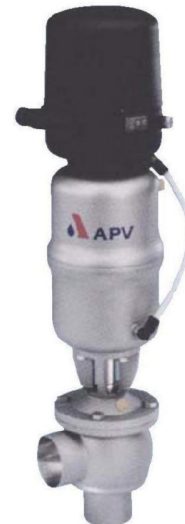

**APV Delta M4 Diaphragm Valve**

The following seal materials are available (fill in last two digits of ref.-no.)

- \* material seals:
- .../33-HNBR
- .../93-EPDM

**DELTA M4 DIAPHRAGM VALVE M4,ME4,MT4 FS-CU21 & PSH 1-4 TUBE**

**APV Delta MP4 Diaphragm Valve**

The following seal materials are available (fill in last two digits of ref.-no.)

- \* material seals:
- ..33-HNBR
- ..93-EPDM

**DELTA M4 DIAPHRAGM VALVE MP4, MEP4, MTP4 FS-CU21 & PSH 1-4 TUBE**