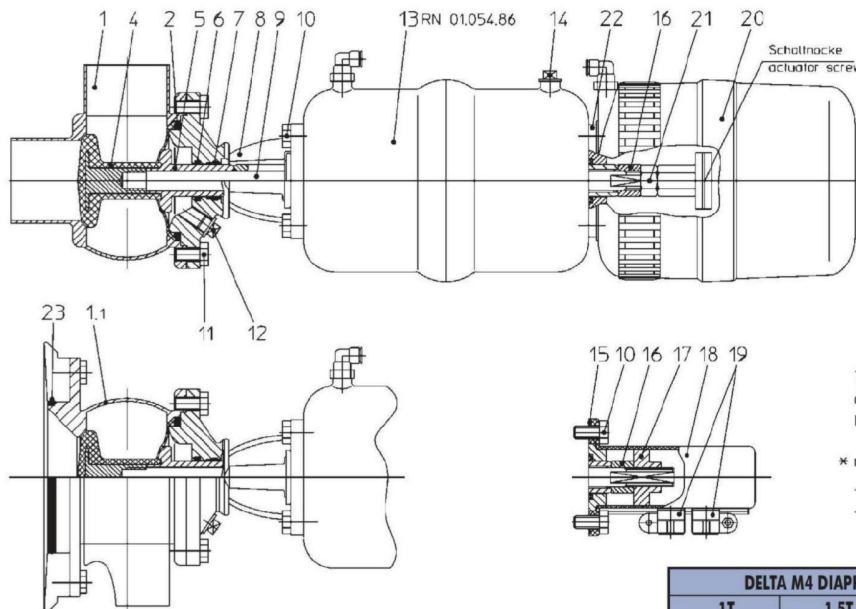

APV Delta MP4 Diaphragm Valve

The following seal materials are available (fill in last two digits of ref.-no.)

- material seals:
- ..33-HNBR
- ..93-EPDM

DELTA M4 DIAPHRAGM VALVE MP4, MEP4, MTP4 FS-CU21 & PSH 1-4 TUBE