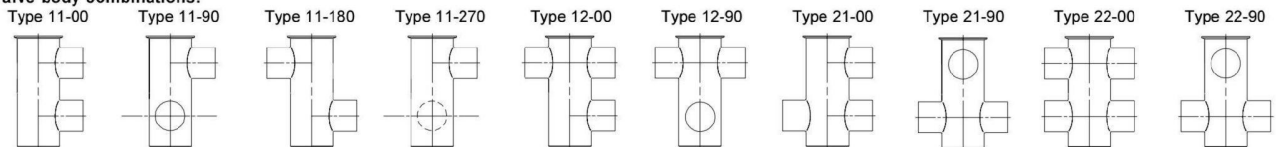

Pos.	Qty.	Denomination	51 mm	63.5 mm	76 mm	101.6 mm	NW 50	NW 65	NW80	NW100
53	1	Valve body 11-00	9612-5258-03	9612-5258-13	9612-5258-23	9612-5260-03	9612-5259-03	9612-5259-23	9612-5261-03	9612-5261-23
	1	Valve body 12-00	9612-5258-04	9612-5258-14	9612-5258-24	9612-5260-04	9612-5259-04	9612-5259-24	9612-5261-04	9612-5261-24
	1	Valve body 21-00	9612-5258-07	9612-5258-17	9612-5258-27	9612-5260-07	9612-5259-07	9612-5259-27	9612-5261-07	9612-5261-27
	1	Valve body 22-00	9612-5258-08	9612-5258-18	9612-5258-28	9612-5260-08	9612-5259-08	9612-5259-28	9612-5261-08	9612-5261-28
	1	Valve body 11-90	9612-5258-05	9612-5258-15	9612-5258-25	9612-5260-05	9612-5259-05	9612-5259-25	9612-5261-05	9612-5261-25
	1	Valve body 12-90	9612-5258-06	9612-5258-16	9612-5258-26	9612-5260-06	9612-5259-06	9612-5259-26	9612-5261-06	9612-5261-26
	1	Valve body 21-90	9612-5258-09	9612-5258-19	9612-5258-29	9612-5260-09	9612-5259-09	9612-5259-29	9612-5261-09	9612-5261-29
	1	Valve body 22-90	9612-5258-10	9612-5258-20	9612-5258-30	9612-5260-10	9612-5259-10	9612-5259-30	9612-5261-10	9612-5261-30
	1	Valve body 11-180	9612-5258-01	9612-5258-11	9612-5258-21	9612-5260-01	9612-5259-01	9612-5259-21	9612-5261-01	9612-5261-21
	1	Valve body 11-270	9612-5258-02	9612-5258-12	9612-5258-22	9612-5260-02	9612-5259-02	9612-5259-22	9612-5261-02	9612-5261-22

Valve body combinations:

Recommended Spare Parts: **Service kit**.